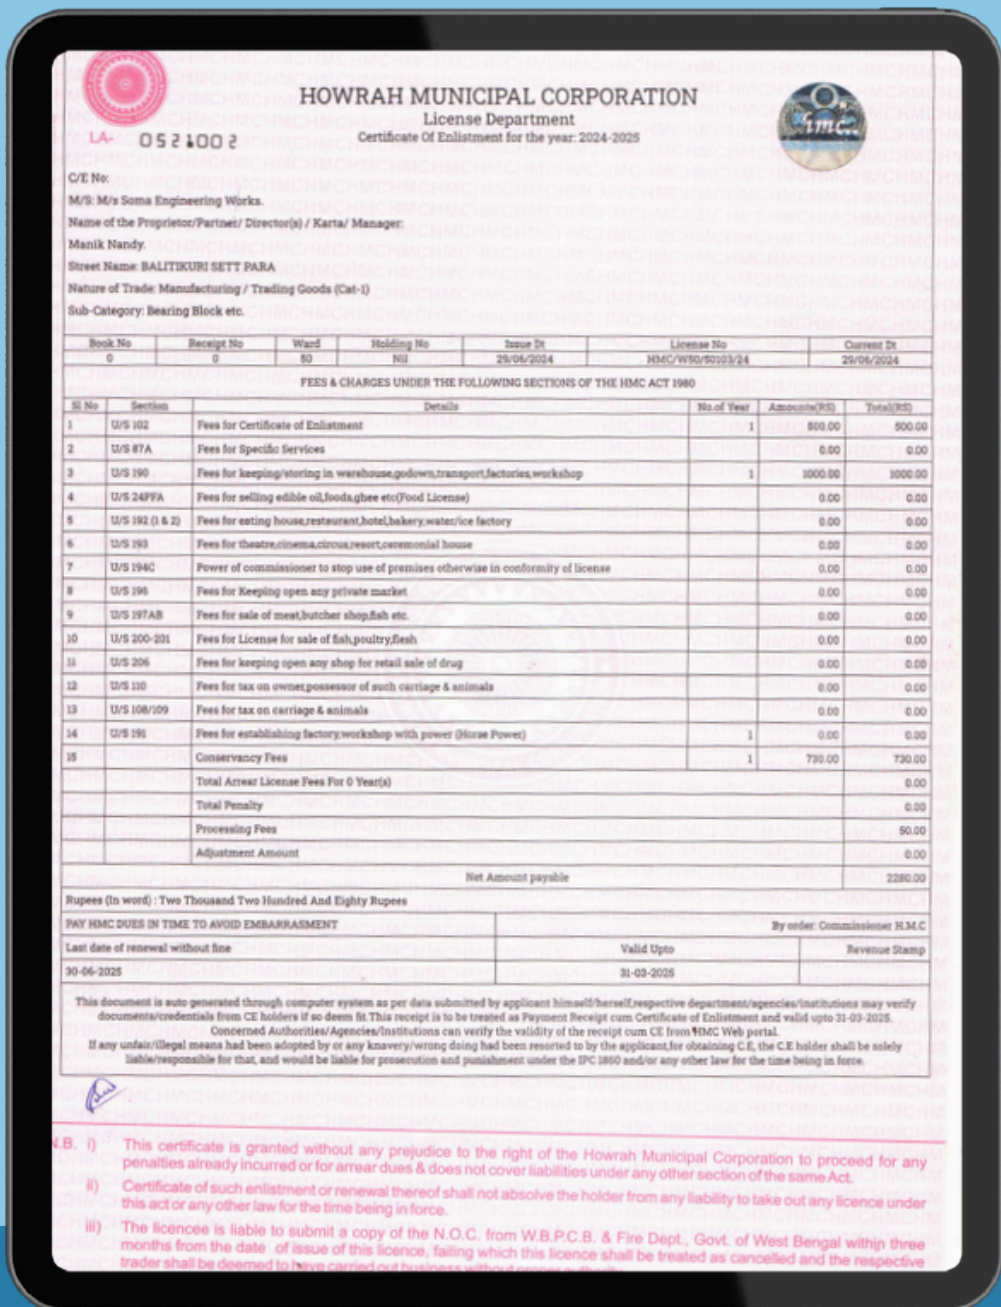

Our CERTIFICATE