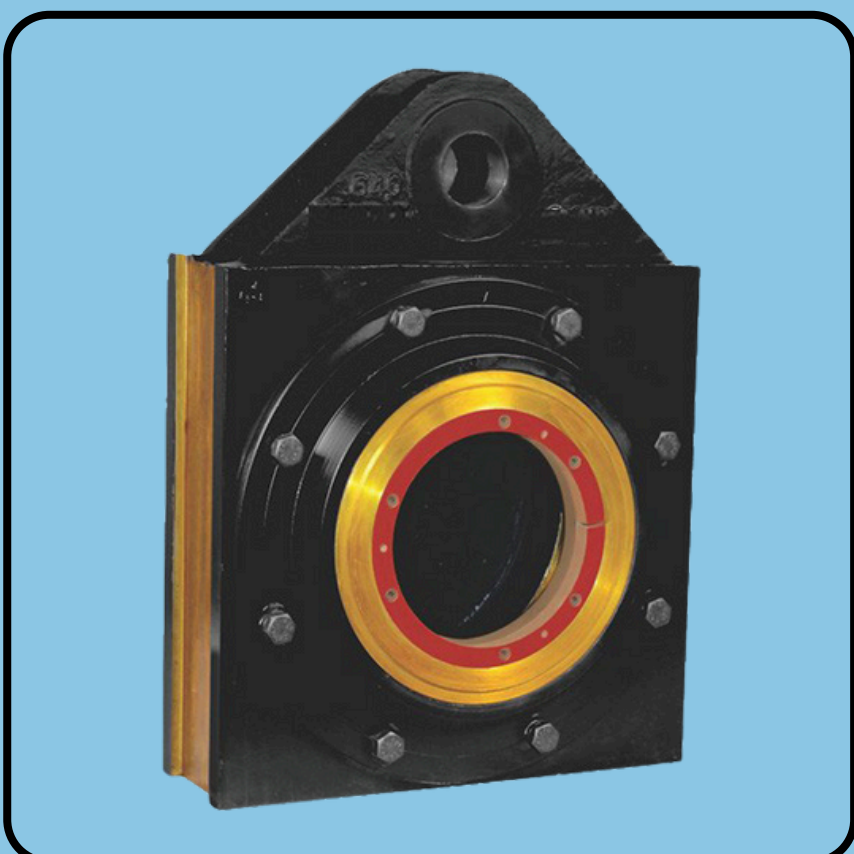

Our PRODUCT