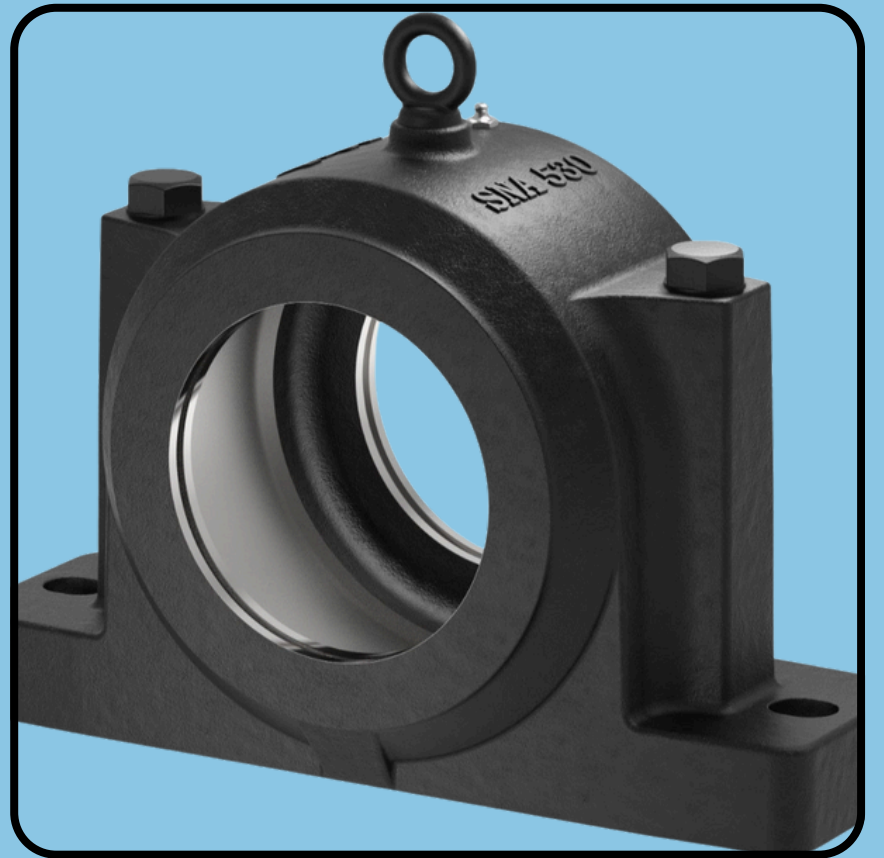

SOMA ENGINEERING WORKS

Our PRODUCT