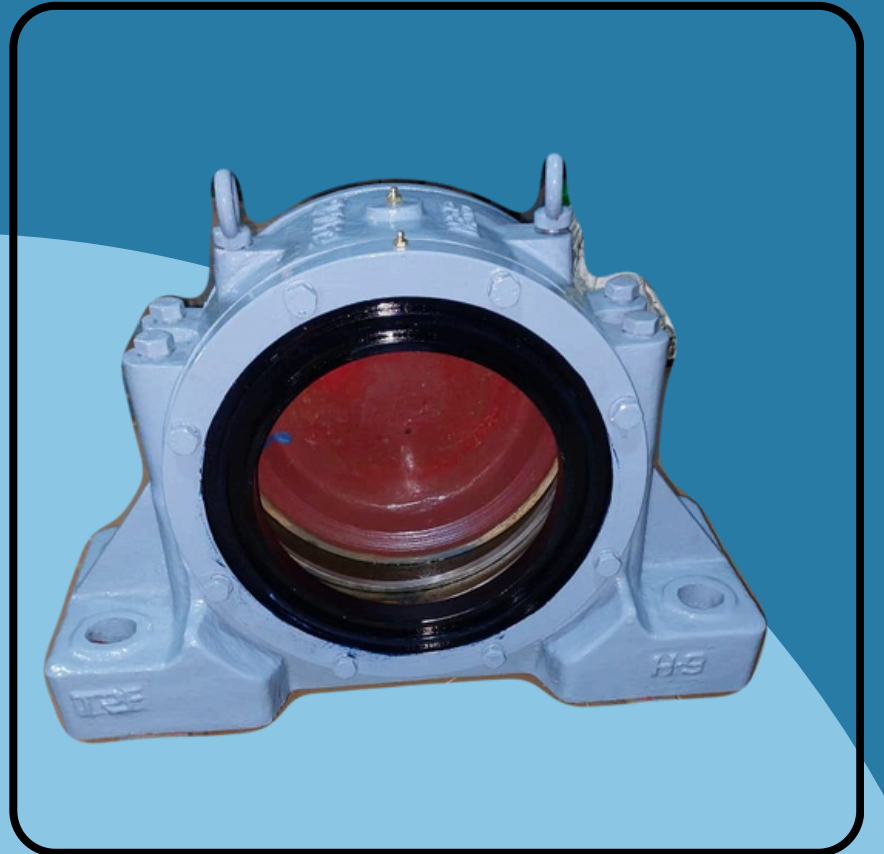

Our PRODUCT