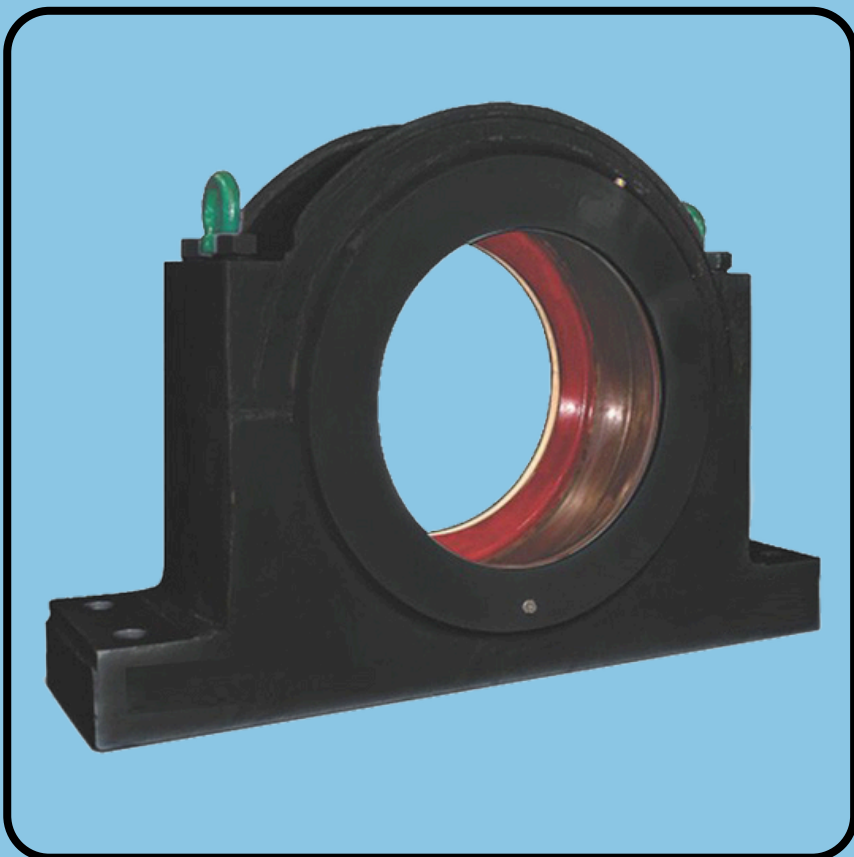

SOMA ENGINEERING WORKS

Our PRODUCT